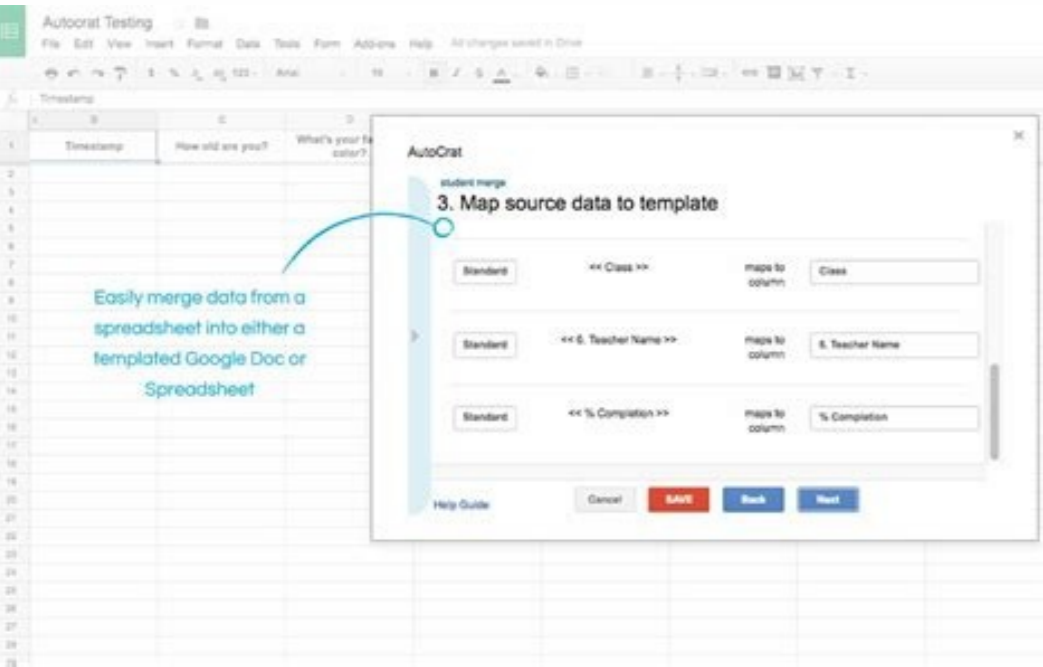

Autocrat google sheet

How to use autocrat google sheets. How to add autocrat in google forms. Autocrat google sheets. How to use autocrat in google forms. How to install autocrat in google sheets.